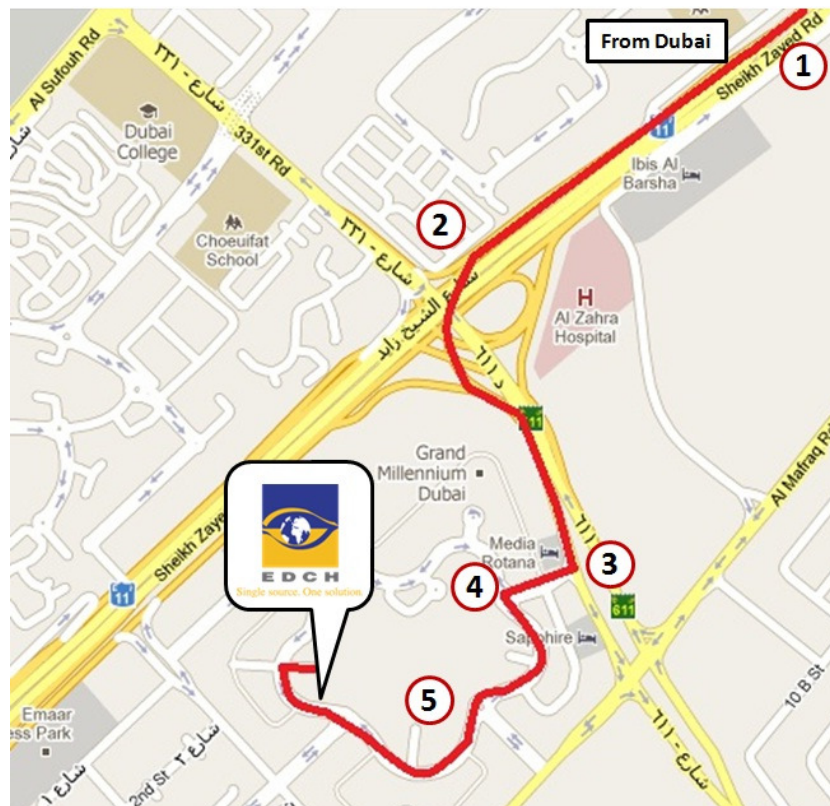

Emirates Data Clearing House

13th Floor, Galaxy Tower,
Thuraya Telecom Office Building, TECOM
Dubai, United Arab Emirates

From Abu Dhabi:

1. Along Sheikh Zayed Road, take Exit No. 36 (going to EMAAR Business Park and The Greens)
2. Take Right on Jebel Ali Race Course Road (towards The Greens)
3. Take Left on the first signal
4. Take Left on the roundabout (2nd exit)
 - o EDCH Office, Thuraya Building will be the first building on the right (opposite Layia Oak Hotel / Beside Byblos Hotel)

From Dubai:

1. Along Sheikh Zayed Road (after passing Mall of the Emirates), take Exit No. 36
2. Take tunnel going to Hassa Road
3. Take Right after Media Rotana Hotel
4. Take Left on the roundabout
5. Straight through the next two roundabouts
 - o EDCH Office, Thuraya Building will be the first building on the right (opposite Layia Oak Hotel / Beside Byblos Hotel)