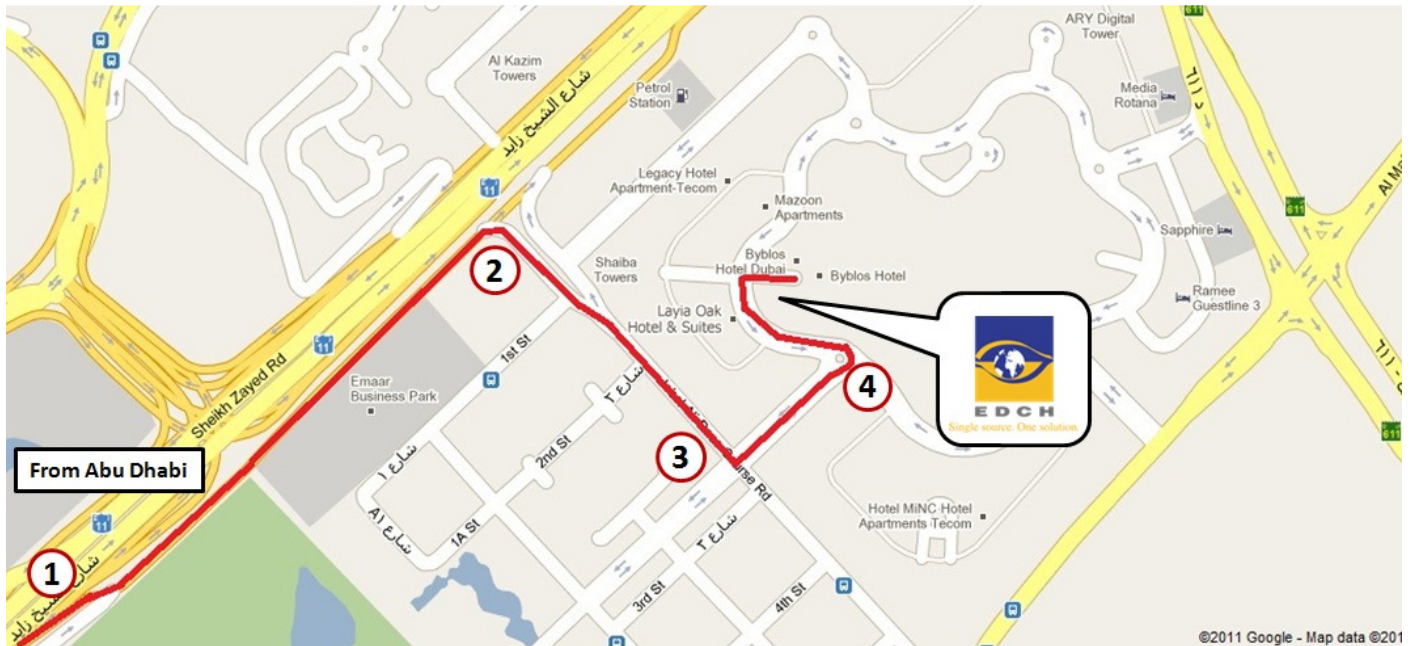

Emirates Data Clearing House

13th Floor, Galaxy Tower,
Thuraya Telecom Office Building, TECOM
Dubai, United Arab Emirates

From Abu Dhabi:

1. Along Sheikh Zayed Road, take Exit No. 36 (going to EMAAR Business Park and The Greens)
2. Take Right on Jebel Ali Race Course Road (towards The Greens)
3. Take Left on the first signal
4. Take Left on the roundabout (2nd exit)
 - o EDCH Office, Thuraya Building will be the first building on the right (opposite Layia Oak Hotel / Beside Byblos Hotel)

From Dubai:

1. Along Sheikh Zayed Road (after passing Mall of the Emirates), take Exit No. 36
2. Take tunnel going to Hassa Road
3. Take Right after Media Rotana Hotel
4. Take Left on the roundabout
5. Straight through the next two roundabouts
 - o EDCH Office, Thuraya Building will be the first building on the right (opposite Layia Oak Hotel / Beside Byblos Hotel)